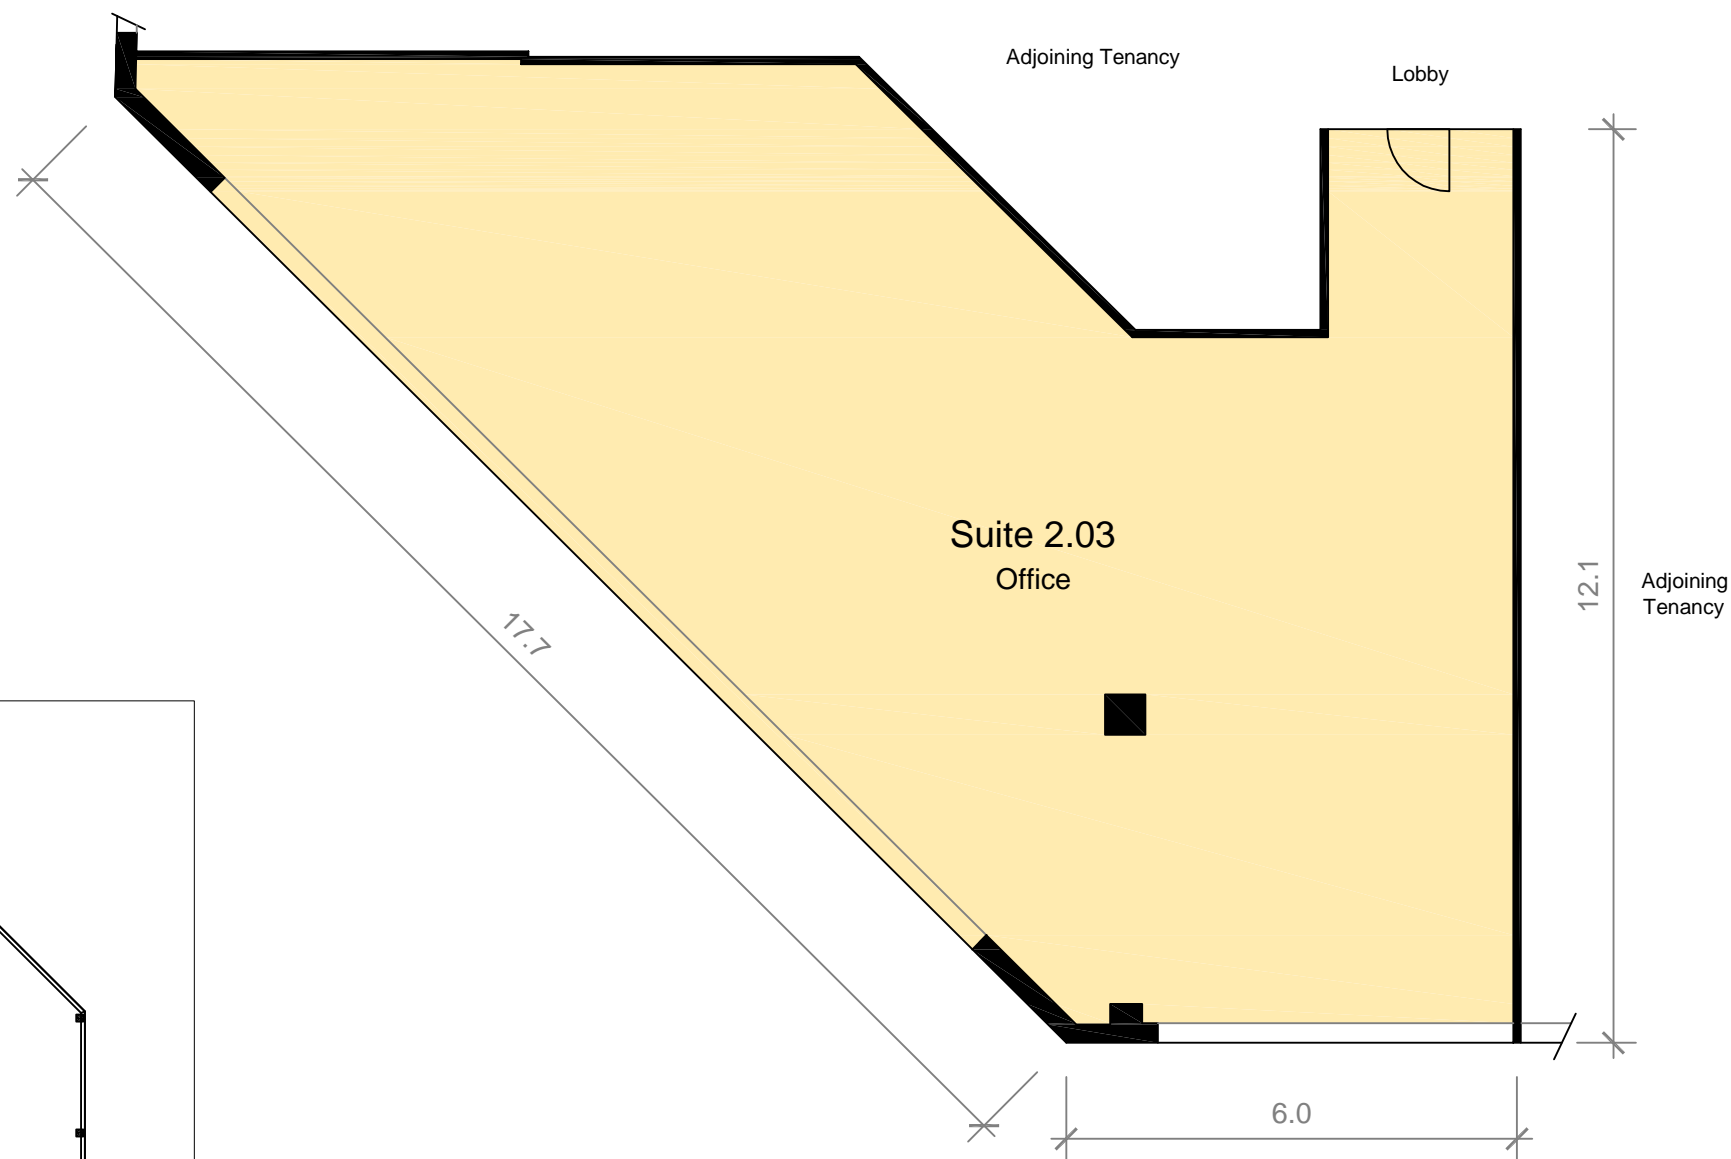

Information Schedule

Suite 2.03	143.3 m ²
Total Area	143.3 m²

Location Plan
Not to Scale

Disclaimer: This plan has been prepared for marketing purposes only. Interested parties should undertake their own enquiries as to the accuracy of the information. Areas from RealServe Lettable Area, ref : 35962CE , Dated : 02/02/2010

Plan Prepared For:

SUITE 2.03
Level 2, Building E, 63 - 79 Parramatta Rd
SILVERWATER, NSW

Date: 02/02/2010

Ref: 35962CE Rev: 0

Scale: 1: 100 at A3

sydney melbourne brisbane adelaide perth
REALSERVE
Real Estate Plans & Surveys
P 02 9629 9377
F 02 9475 5050
www.realserve.com.au