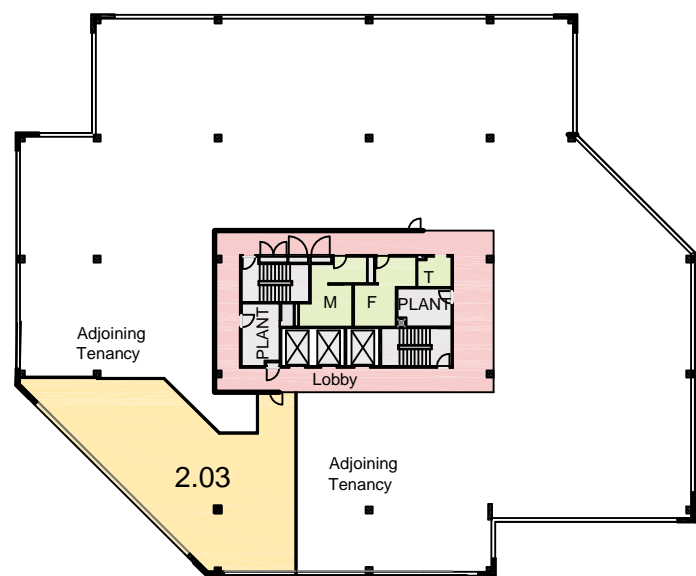

Information Schedule

Suite 2.03	143.3 m ²
Total Area	143.3 m²

Location Plan
Not to Scale

Disclaimer: This plan has been prepared for marketing purposes only. Interested parties should undertake their own enquiries as to the accuracy of the information. Areas from RealServe Lettable Area, ref : 35962CE , Dated : 02/02/2010

Plan Prepared For:

SUITE 2.03
Level 2, Building E, 63 - 79 Parramatta Rd
SILVERWATER, NSW

Date: 02/02/2010

Ref: 35962CE Rev: 0

Scale: 1: 100 at A3

sydney melbourne brisbane adelaide perth
REALSERVE
Real Estate Plans & Surveys
P 02 9629 9377
F 02 9475 5050
www.realserve.com.au